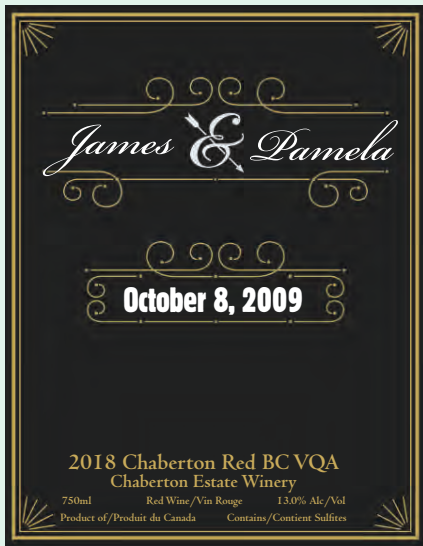

Wedding Label Samples

Label #101 - 20's style
Font: Bickham Script/Block Berthold

Label #102 - Flowers
Font: Bradley Hand Bold

Label #103 - Art Deco
Font: akaDora

Label #104 - Asian style
Font: Bradley Hand Bold

Label #105 - Lace
Font: Aladdin Regular

Label #106 - Leaf Border
Font: Benguiat

Label #107 - Vine Edge
Font: Shelley Volante Script

Label #108 - Forest Picture
Font: Bradley Hand Bold

Wedding Label Samples